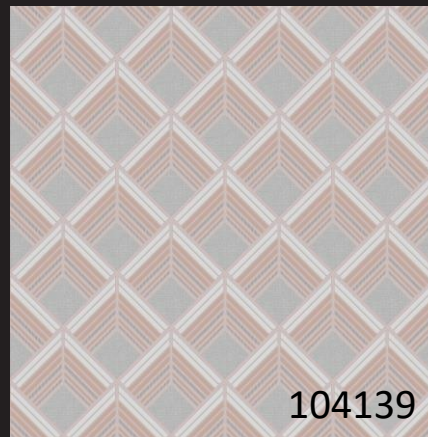

104138

104138

104139

104140

TRIFINA GEO

Derived from the Greek name, Trifina translates into fun. This playful geometric design embraces a retro feel that has been modernised with this season's hottest metallic accents. Printed on our special paste-the-wall paper for super fast decorating and fully strippable for when you fancy a change.